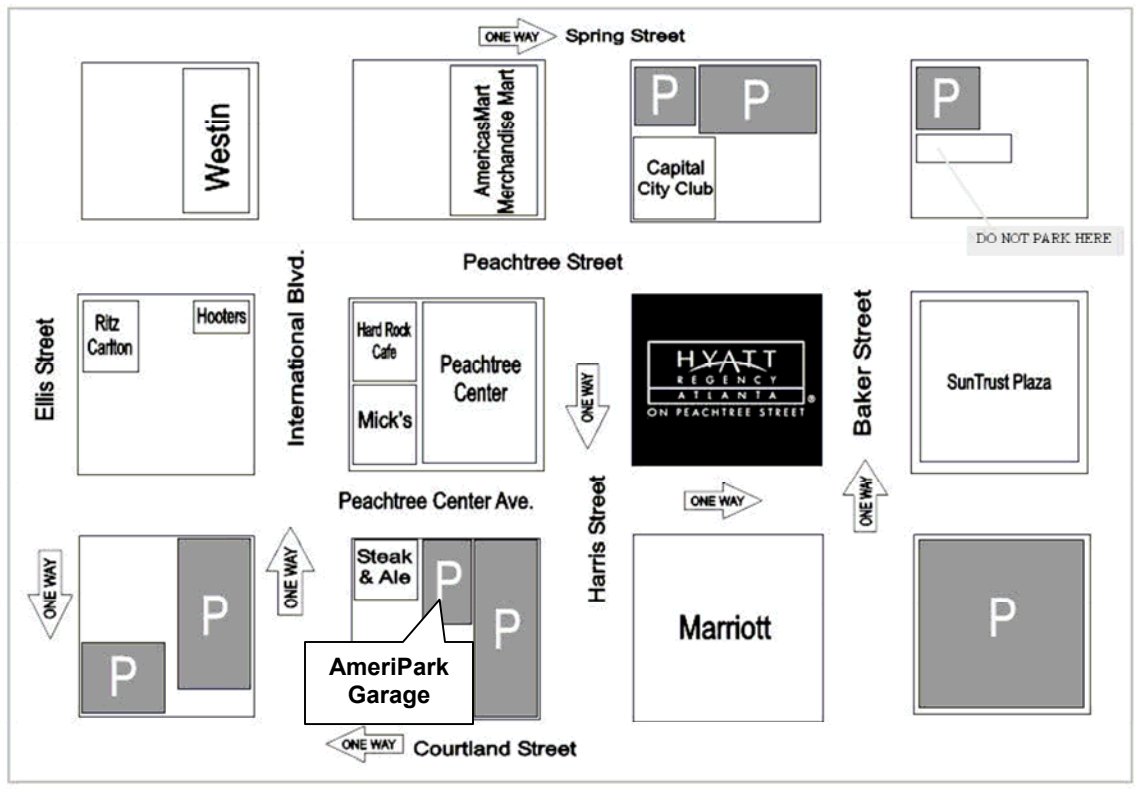

Welcome to the Hyatt Regency Atlanta

We have arranged for parking at:

AmeriPark Garage

Entrance on Peachtree Center Ave

Between Andrew Young International Blvd and Harris Street

Rate: \$5.00 Per Car – Arrival Before 9:00 AM and Out After 3:00 PM

Please be aware that AAA Parking and/or Hyatt Regency Atlanta will not be held liable if you choose to park in any other location.